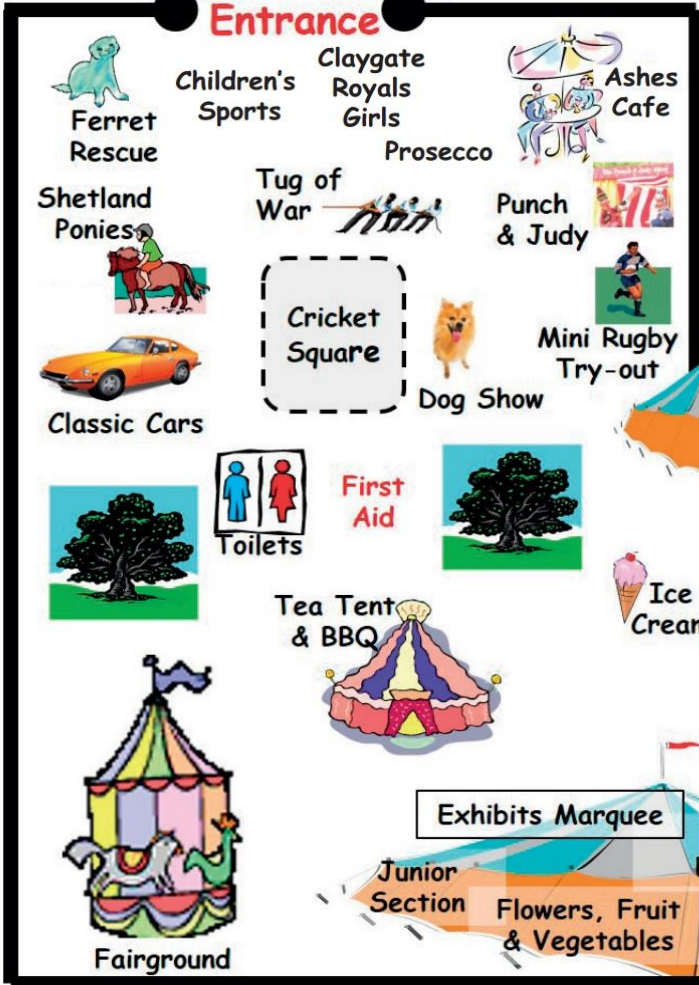

Dalmore Avenue Entrance

Claygate Recreation Ground Church Rd KT10 0JP

claygateflowershow.co.uk

Tweet us @ClaygateShow or Facebook your photos. Best photo will win a PRIZE!

Don't forget to buy your **"GRAND DRAW"** Tickets – Great Prizes!!