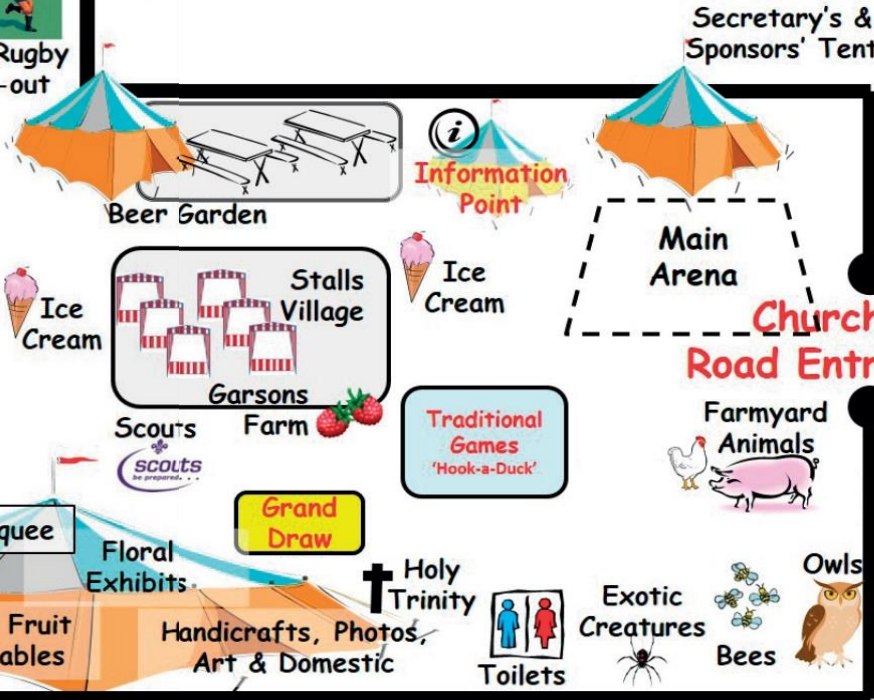

Dalmore Avenue Entrance

Claygate Recreation Ground Church Rd KT10 0JP

claygateflowershow.co.uk

Tweet us @ClaygateShow or Facebook your photos. Best photo will win a PRIZE!

Don't forget to buy your **"GRAND DRAW"** Tickets – Great Prizes!!